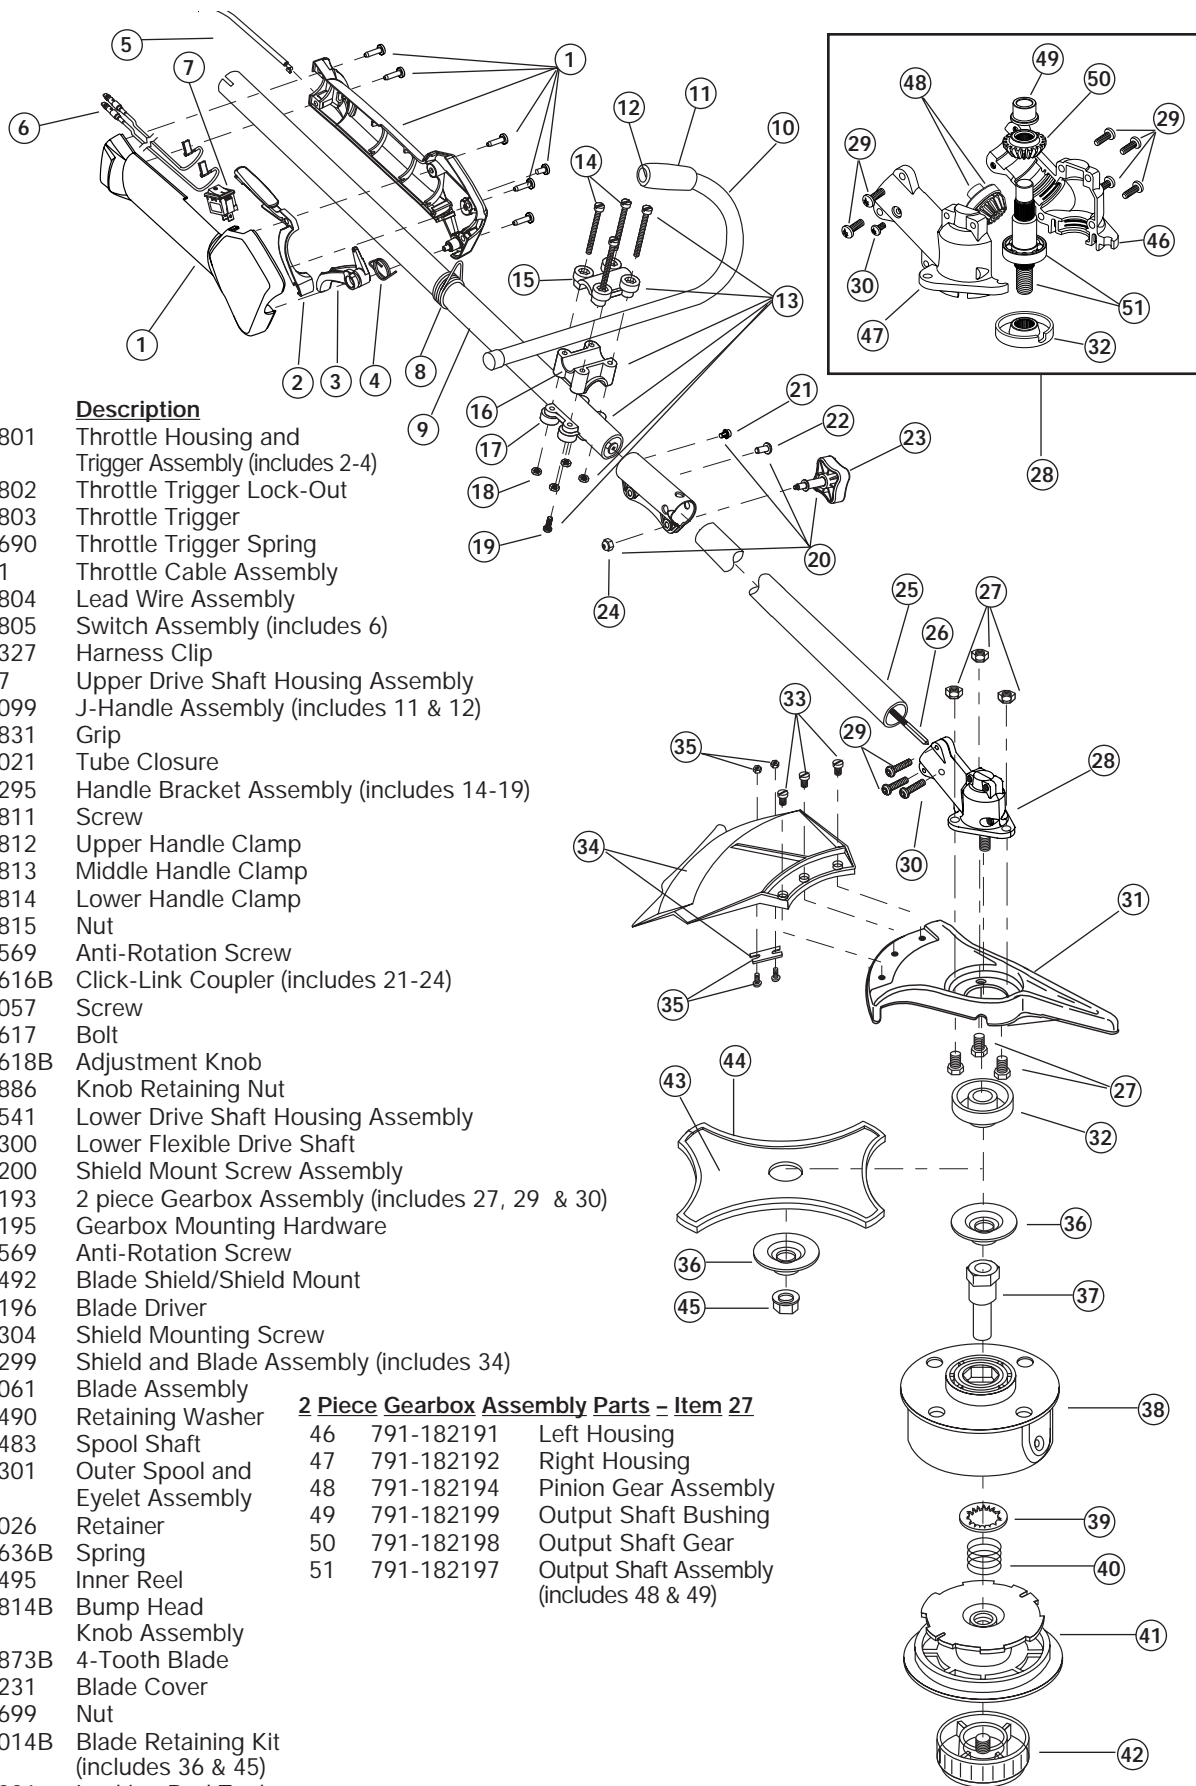

BOOM AND TRIMMER PARTS - MODEL 890r

4-CYCLE GAS TRIMMER

PPN-41CD890A034

Item	Part No.	Description
1	791-182801	Throttle Housing and Trigger Assembly (includes 2-4)
2	791-182802	Throttle Trigger Lock-Out
3	791-182803	Throttle Trigger
4	791-182690	Throttle Trigger Spring
5	753-1231	Throttle Cable Assembly
6	791-182804	Lead Wire Assembly
7	791-182805	Switch Assembly (includes 6)
8	791-610327	Harness Clip
9	753-1247	Upper Drive Shaft Housing Assembly
10	791-181099	J-Handle Assembly (includes 11 & 12)
11	791-612831	Grip
12	791-612021	Tube Closure
13	791-683295	Handle Bracket Assembly (includes 14-19)
14	791-181811	Screw
15	791-181812	Upper Handle Clamp
16	791-181813	Middle Handle Clamp
17	791-181814	Lower Handle Clamp
18	791-181815	Nut
19	791-145569	Anti-Rotation Screw
20	791-181616B	Click-Link Coupler (includes 21-24)
21	791-182057	Screw
22	791-181617	Bolt
23	791-181618B	Adjustment Knob
24	791-181886	Knob Retaining Nut
25	791-182541	Lower Drive Shaft Housing Assembly
26	791-613300	Lower Flexible Drive Shaft
27	791-182200	Shield Mount Screw Assembly
28	791-182193	2 piece Gearbox Assembly (includes 27, 29 & 30)
29	791-182195	Gearbox Mounting Hardware
30	791-145569	Anti-Rotation Screw
31	791-147492	Blade Shield/Shield Mount
32	791-182196	Blade Driver
33	791-683304	Shield Mounting Screw
34	791-683299	Shield and Blade Assembly (includes 34)
35	791-682061	Blade Assembly
36	791-147490	Retaining Washer
37	791-612483	Spool Shaft
38	791-683301	Outer Spool and Eyelet Assembly
39	791-612026	Retainer
40	791-610636B	Spring
41	791-147495	Inner Reel
42	791-180814B	Bump Head Knob Assembly
43	791-145873B	4-Tooth Blade
44	791-613231	Blade Cover
45	791-181699	Nut
*	791-180014B	Blade Retaining Kit (includes 36 & 45)
*	791-613226	Locking Rod Tool
*	791-682075	Shoulder Harness

2 Piece Gearbox Assembly Parts - Item 27

46	791-182191	Left Housing
47	791-182192	Right Housing
48	791-182194	Pinion Gear Assembly
49	791-182199	Output Shaft Bushing
50	791-182198	Output Shaft Gear
51	791-182197	Output Shaft Assembly (includes 48 & 49)