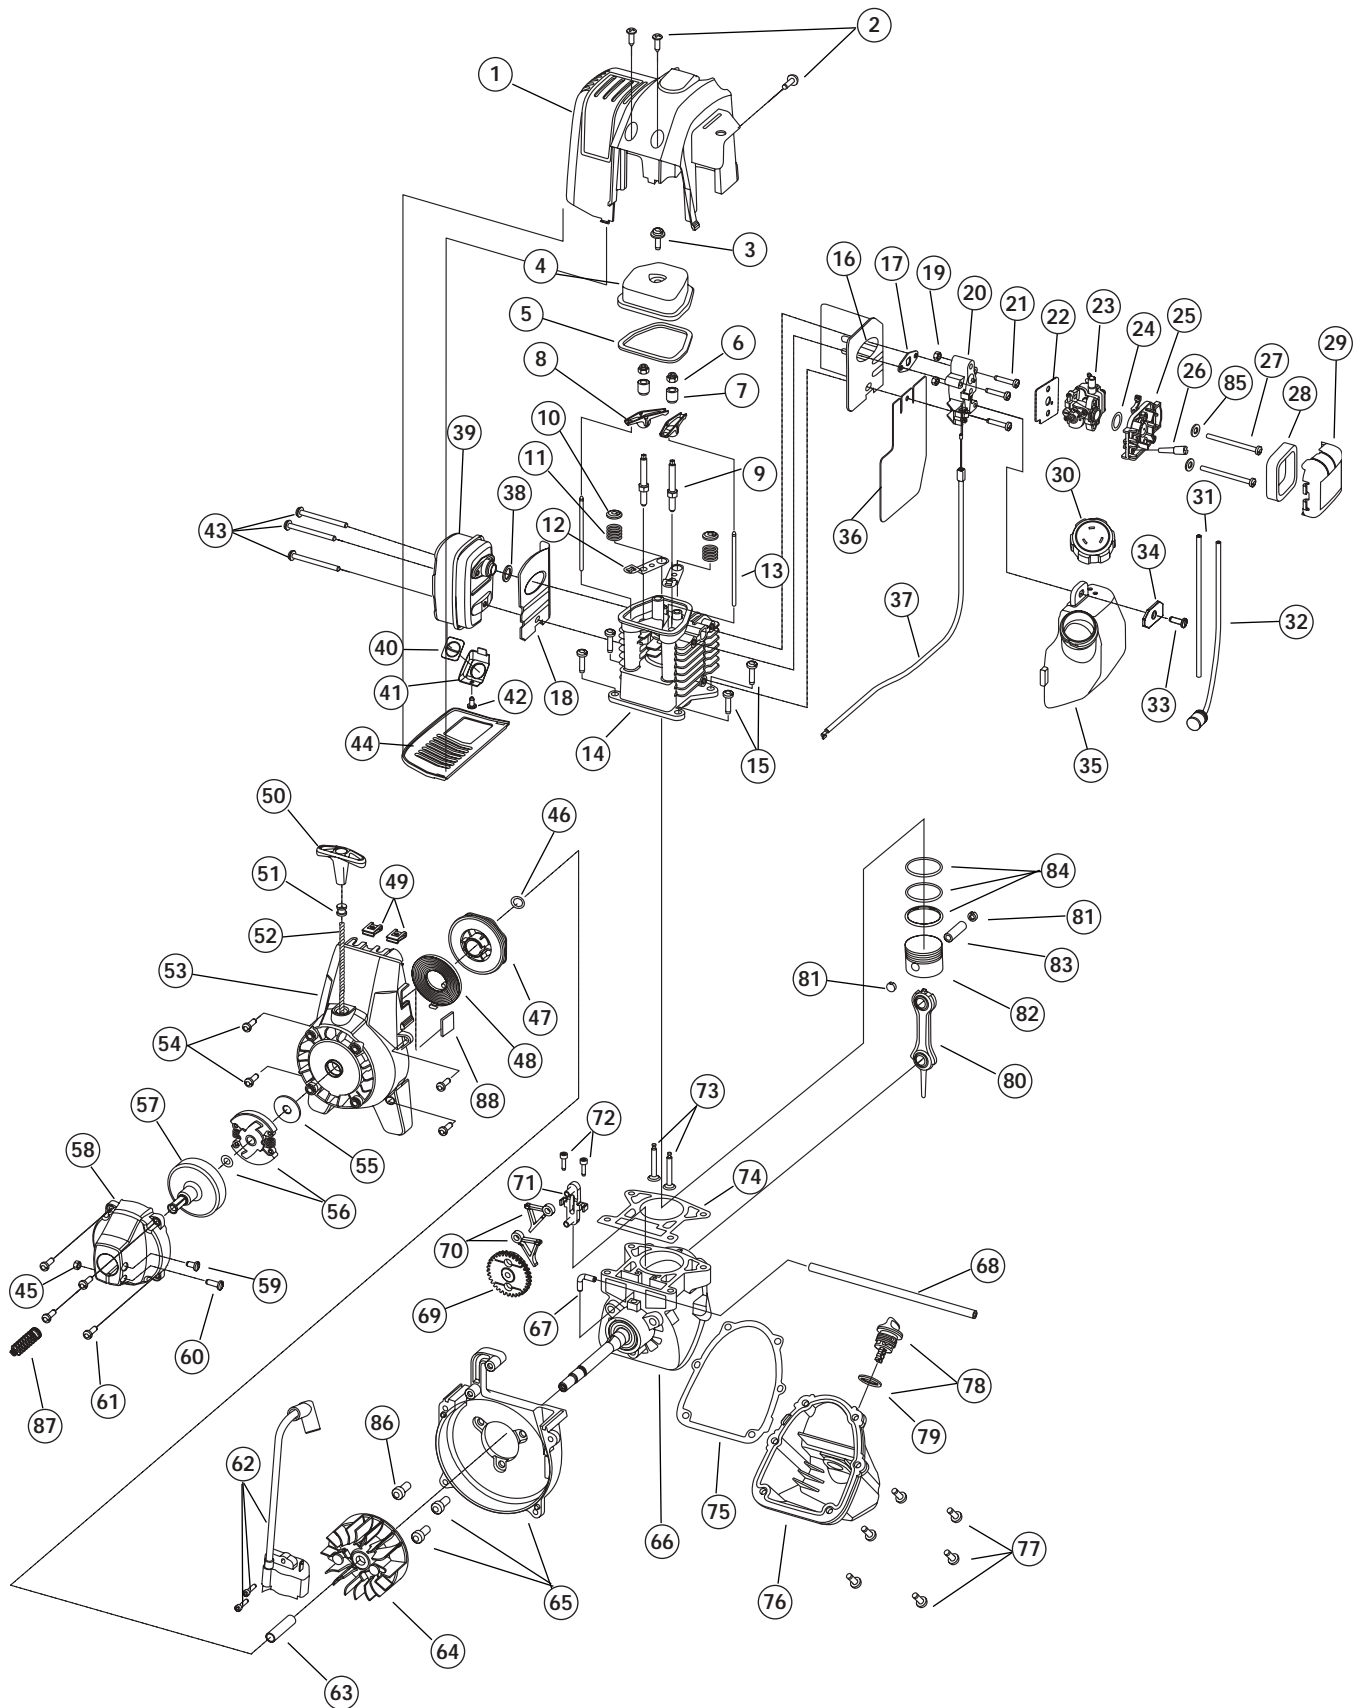

# ENGINE PARTS - MODEL 890r 4-CYCLE GAS TRIMMER

PPN-41CD890A034

Part Numbers On Following Page

# ENGINE PARTS - MODEL 890r

# BOOM AND TRIMMER PARTS - MODEL 890r

## 4-CYCLE GAS TRIMMER

PPN-41CD890A034

Item	Part No.	Description
1	791-182801	Throttle Housing and Trigger Assembly (includes 2-4)
2	791-182802	Throttle Trigger Lock-Out
3	791-182803	Throttle Trigger
4	791-182690	Throttle Trigger Spring
5	753-1231	Throttle Cable Assembly
6	791-182804	Lead Wire Assembly
7	791-182805	Switch Assembly (includes 6)
8	791-610327	Harness Clip
9	753-1247	Upper Drive Shaft Housing Assembly
10	791-181099	J-Handle Assembly (includes 11 & 12)
11	791-612831	Grip
12	791-612021	Tube Closure
13	791-683295	Handle Bracket Assembly (includes 14-19)
14	791-181811	Screw
15	791-181812	Upper Handle Clamp
16	791-181813	Middle Handle Clamp
17	791-181814	Lower Handle Clamp
18	791-181815	Nut
19	791-145569	Anti-Rotation Screw
20	791-181616B	Click-Link Coupler (includes 21-24)
21	791-182057	Screw
22	791-181617	Bolt
23	791-181618B	Adjustment Knob
24	791-181886	Knob Retaining Nut
25	791-182541	Lower Drive Shaft Housing Assembly
26	791-613300	Lower Flexible Drive Shaft
27	791-182200	Shield Mount Screw Assembly
28	791-182193	2 piece Gearbox Assembly (includes 27, 29 & 30)
29	791-182195	Gearbox Mounting Hardware
30	791-145569	Anti-Rotation Screw
31	791-147492	Blade Shield/Shield Mount
32	791-182196	Blade Driver
33	791-683304	Shield Mounting Screw
34	791-683299	Shield and Blade Assembly (includes 34)
35	791-682061	Blade Assembly
36	791-147490	Retaining Washer
37	791-612483	Spool Shaft
38	791-683301	Outer Spool and Eyelet Assembly
39	791-612026	Retainer
40	791-610636B	Spring
41	791-147495	Inner Reel
42	791-180814B	Bump Head Knob Assembly
43	791-145873B	4-Tooth Blade
44	791-613231	Blade Cover
45	791-181699	Nut
*	791-180014B	Blade Retaining Kit (includes 36 & 45)
*	791-613226	Locking Rod Tool
*	791-682075	Shoulder Harness